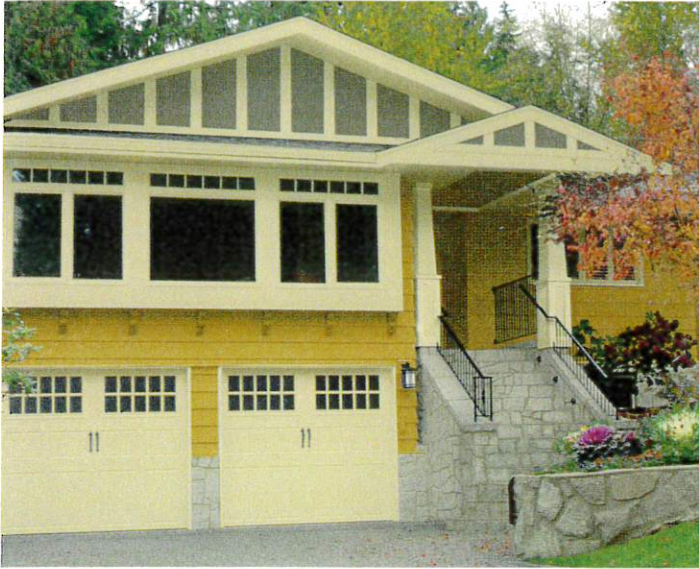

BODY	TRIM	ACCENT
Anjou Pear SW 6381	Jersey Cream SW 6379	Warm Stone SW 7032
Techno Gray SW 6170	Connected Gray SW 6165	Alchemy SW 6395
Rustic City SW 7699	Dover White SW 6385	Raisin SW 7630